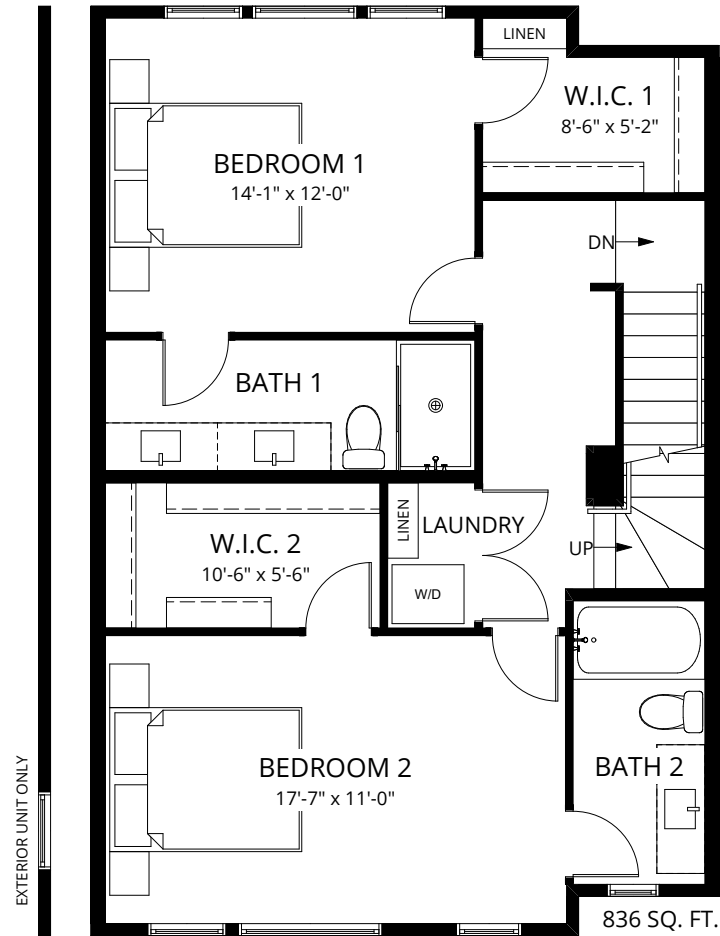

# Presidio

dual master | 2.5 bath

interior 1,787 sqft

exterior 434 sqft

ground floor

second floor

808 SQ. FT.

third floor

836 SQ. FT.

fourth floor

28 SQ. FT.

# Presidio

3 bedroom | 2.5 bath

interior 1,787 sqft

exterior 434 sqft

ground floor

second floor

808 SQ. FT.

third floor