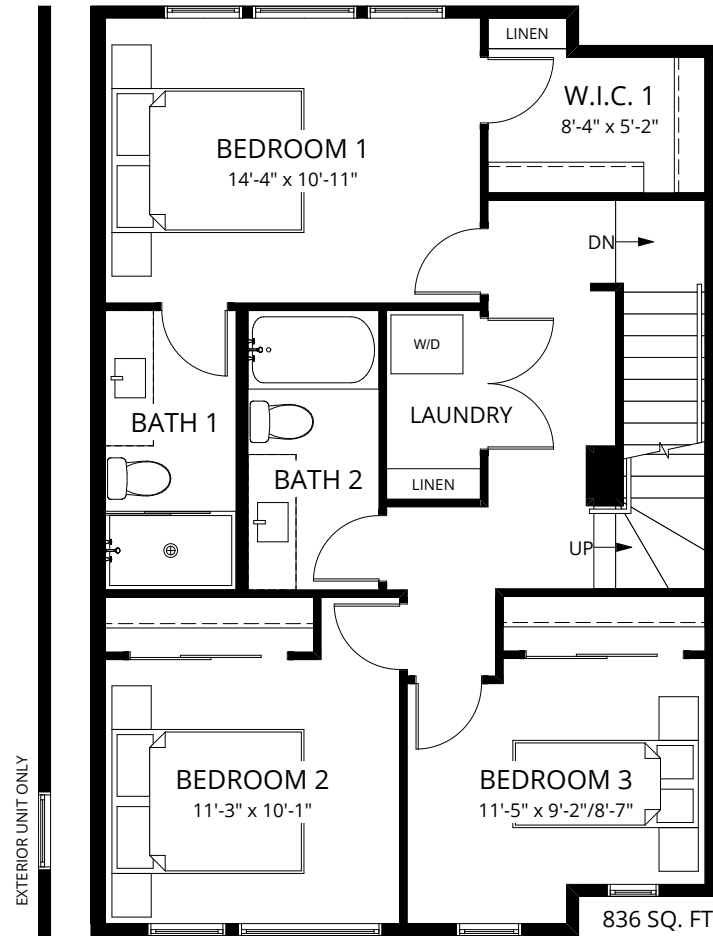

# Presidio

dual master | 2.5 bath

interior 1,787 sqft

exterior 434 sqft

ground floor

second floor

808 SQ. FT.

third floor

836 SQ. FT.

fourth floor

28 SQ. FT.

# Presidio

3 bedroom | 2.5 bath

interior 1,787 sqft

exterior 434 sqft

ground floor

second floor

808 SQ. FT.

third floor