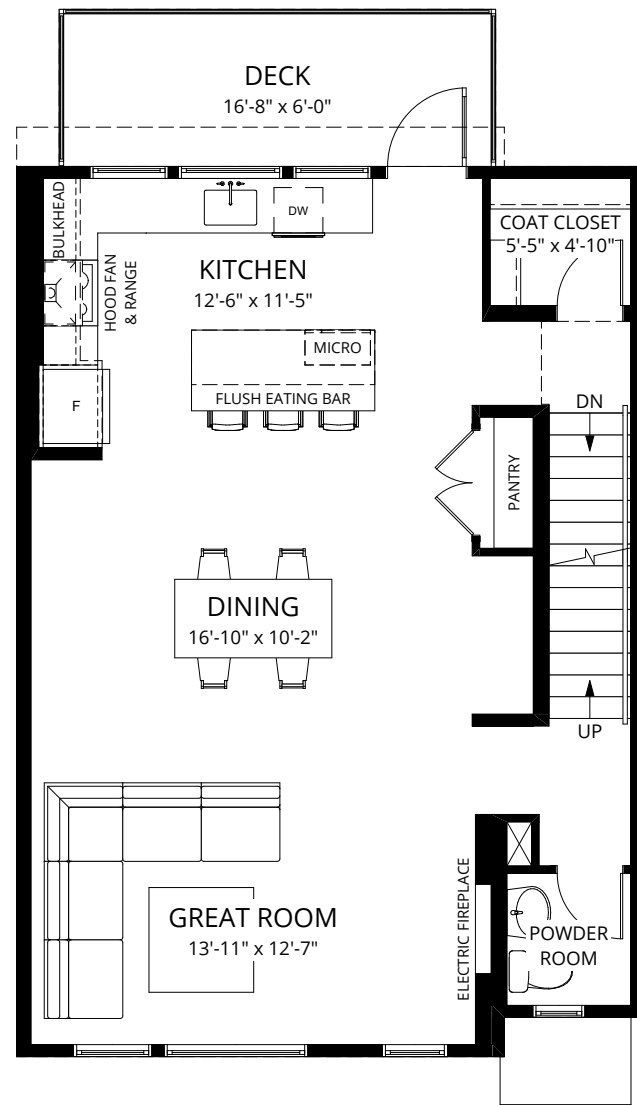

# Presidio

dual master | 2.5 bath

interior 1,787 sqft

exterior 434 sqft

ground floor

second floor

808 SQ. FT.

third floor

836 SQ. FT.

fourth floor

28 SQ. FT.

# Presidio

3 bedroom | 2.5 bath

interior 1,787 sqft

exterior 434 sqft

ground floor

second floor

808 SQ. FT.

third floor