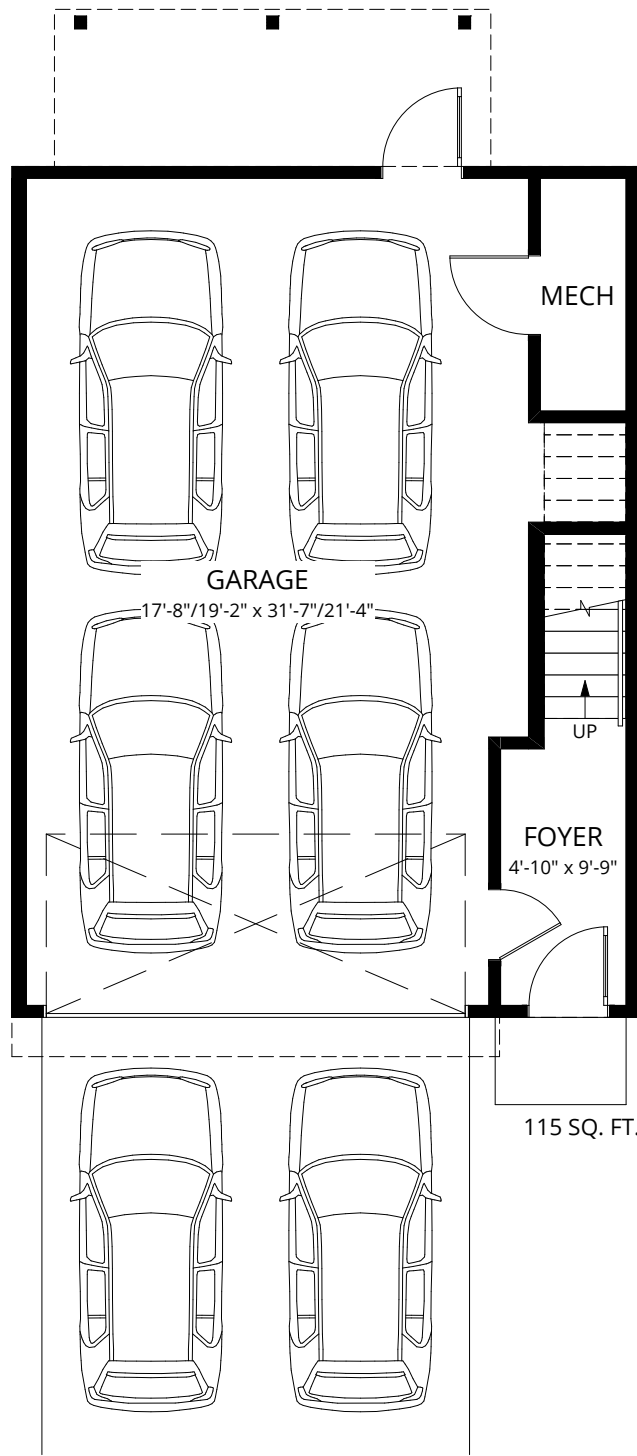

# Presidio

dual master | 2.5 bath

interior 1,787 sqft

exterior 434 sqft

ground floor

second floor

808 SQ. FT.

third floor

836 SQ. FT.

fourth floor

28 SQ. FT.

# Presidio

3 bedroom | 2.5 bath

interior 1,787 sqft

exterior 434 sqft

ground floor

second floor

808 SQ. FT.

third floor