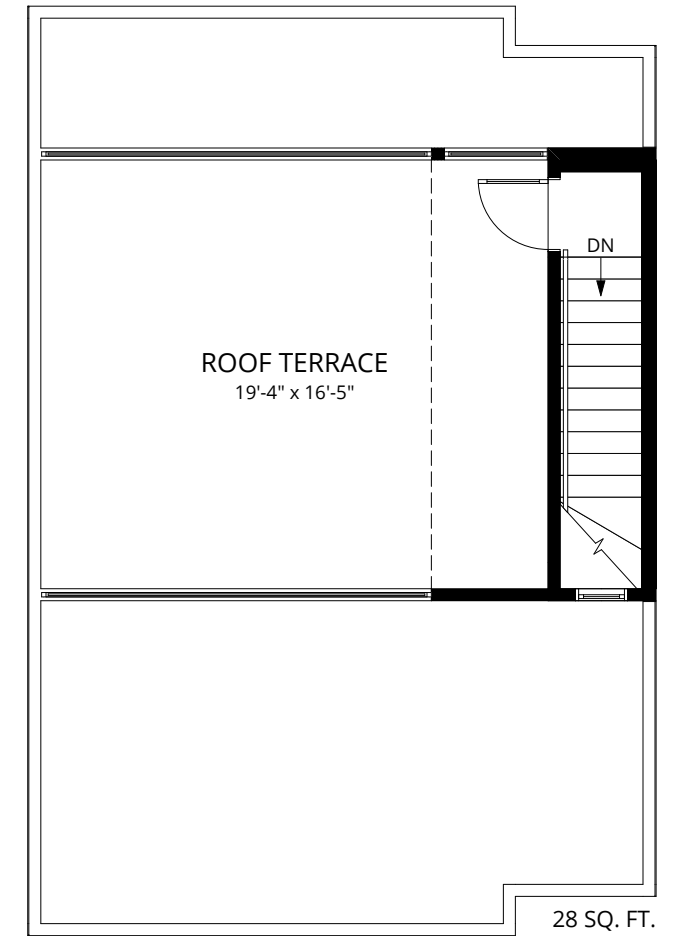

# Presidio

dual master | 2.5 bath

interior 1,787 sqft

exterior 434 sqft

ground floor

second floor

808 SQ. FT.

third floor

836 SQ. FT.

fourth floor

28 SQ. FT.

# Presidio

3 bedroom | 2.5 bath

interior 1,787 sqft

exterior 434 sqft

ground floor

second floor

808 SQ. FT.

third floor