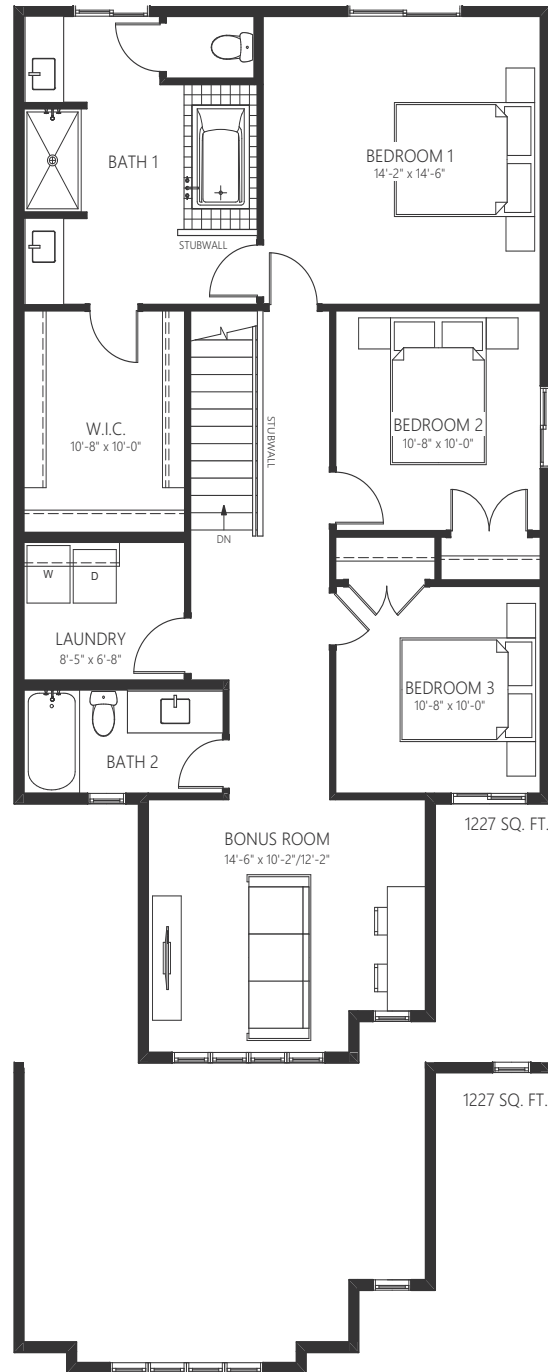

lanzano.

prairie
(opt. urban classic)

2,388 sq.ft.
3 bedroom, 2.5 bath

Averton.

Actual usable floor space may vary from the stated floor area, all renderings are artist's concept. Plans, pricing and specifications are subject to change without notice. Layout may be reverse of the unit purchased. Direction of door swings and/or slides may be opposite of what is indicated. E. & O.E