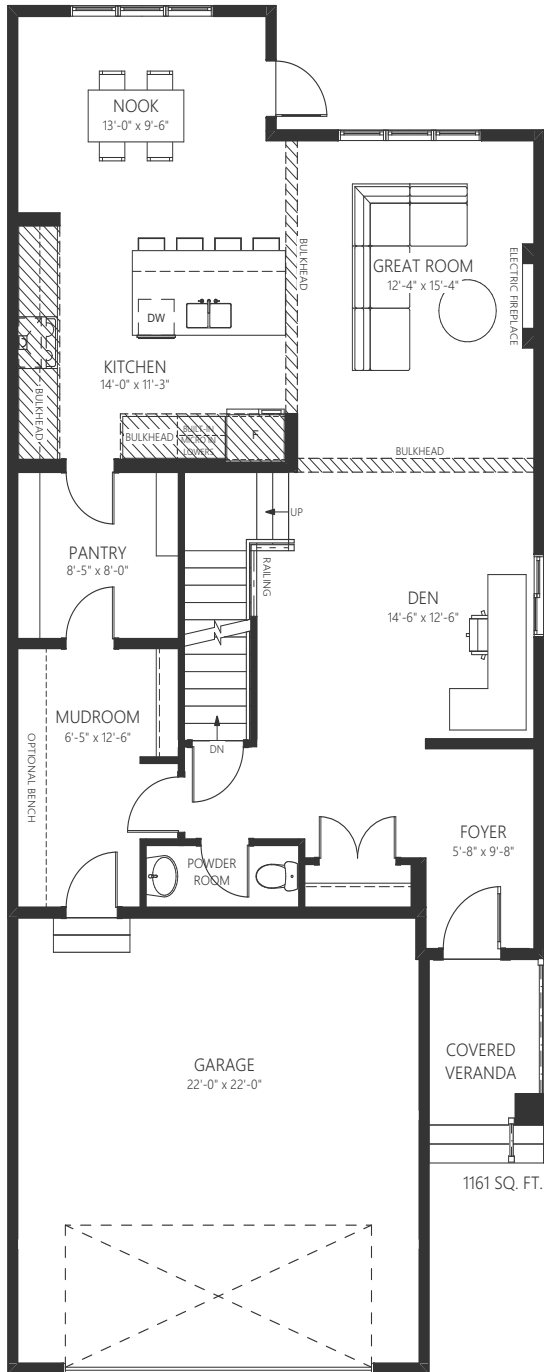

lanzano.

prairie
(opt. urban classic)

2,388 sq.ft.
3 bedroom, 2.5 bath

Averton.

Actual usable floor space may vary from the stated floor area, all renderings are artist's concept. Plans, pricing and specifications are subject to change without notice. Layout may be reverse of the unit purchased. Direction of door swings and/or slides may be opposite of what is indicated. E. & O.E