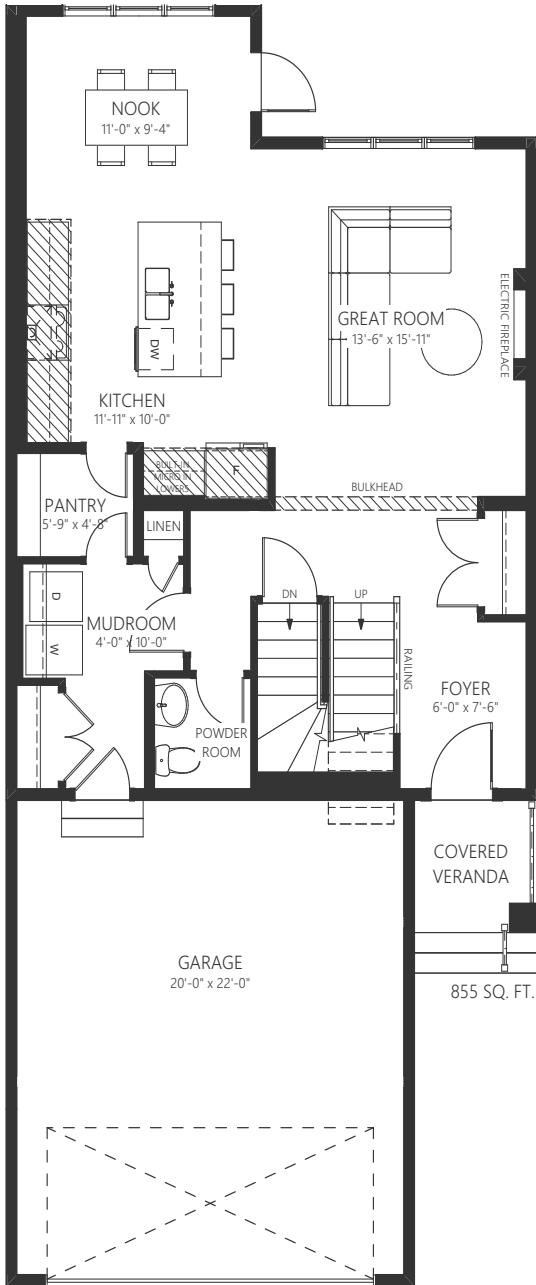

margaux.

prairie

1,925 sq.ft.

3 bedroom, 2.5 bath

Averton.

Actual usable floor space may vary from the stated floor area, all renderings are artist's concept. Plans, pricing and specifications are subject to change without notice. Layout may be reverse of the unit purchased. Direction of door swings and/or slides may be opposite of what is indicated. E. & O.E