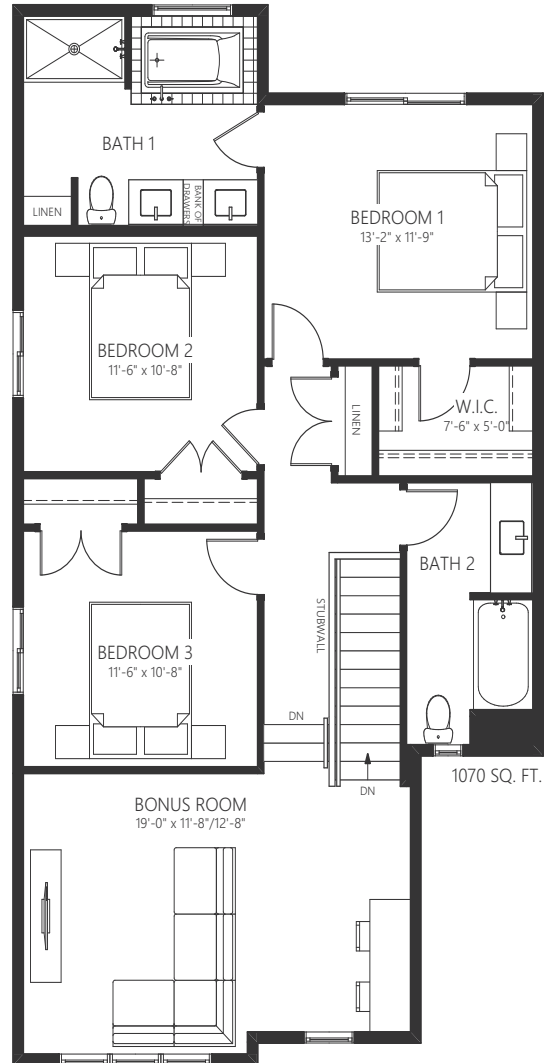

margaux.

prairie

1,925 sq.ft.

3 bedroom, 2.5 bath

Averton.

Actual usable floor space may vary from the stated floor area, all renderings are artist's concept. Plans, pricing and specifications are subject to change without notice. Layout may be reverse of the unit purchased. Direction of door swings and/or slides may be opposite of what is indicated. E. & O.E