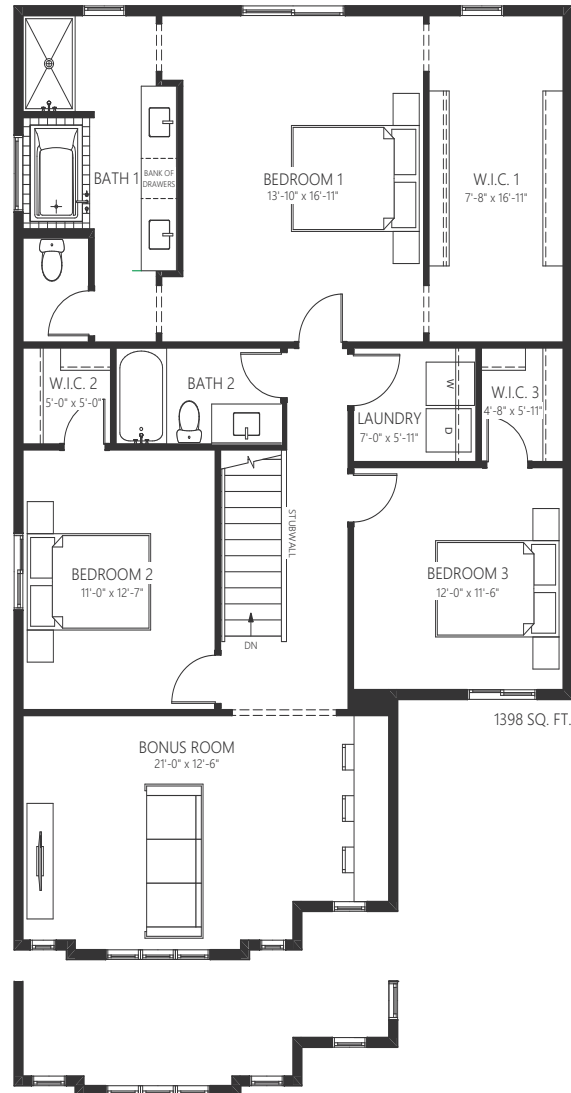

# ravenna.

prairie

(opt. modern ranch)

2,571 sq.ft.

3 bedroom, 2.5 bath

**Averton.**

Actual usable floor space may vary from the stated floor area, all renderings are artist's concept. Plans, pricing and specifications are subject to change without notice. Layout may be reverse of the unit purchased. Direction of door swings and/or slides may be opposite of what is indicated. E. & O.E