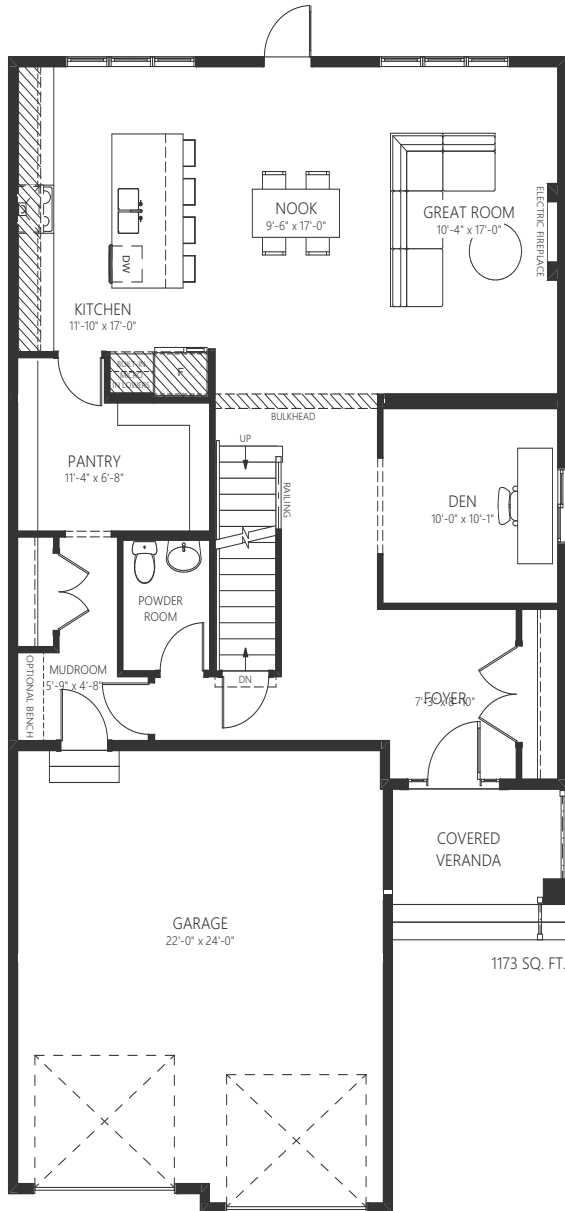

# ravenna.

prairie

(opt. modern ranch)

2,571 sq.ft.

3 bedroom, 2.5 bath

**Averton.**

Actual usable floor space may vary from the stated floor area, all renderings are artist's concept. Plans, pricing and specifications are subject to change without notice. Layout may be reverse of the unit purchased. Direction of door swings and/or slides may be opposite of what is indicated. E. & O.E