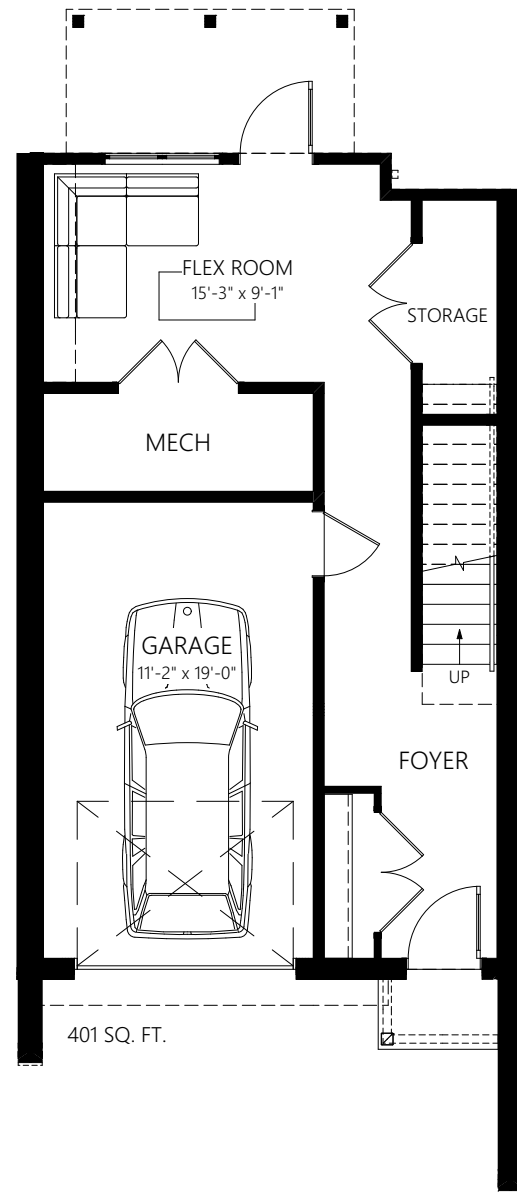

Forest Griffith

2 bedroom + loft | 2.5 bath

interior **1,732 sqft**

exterior **366 sqft**

ground floor

second floor

third floor

rooftop