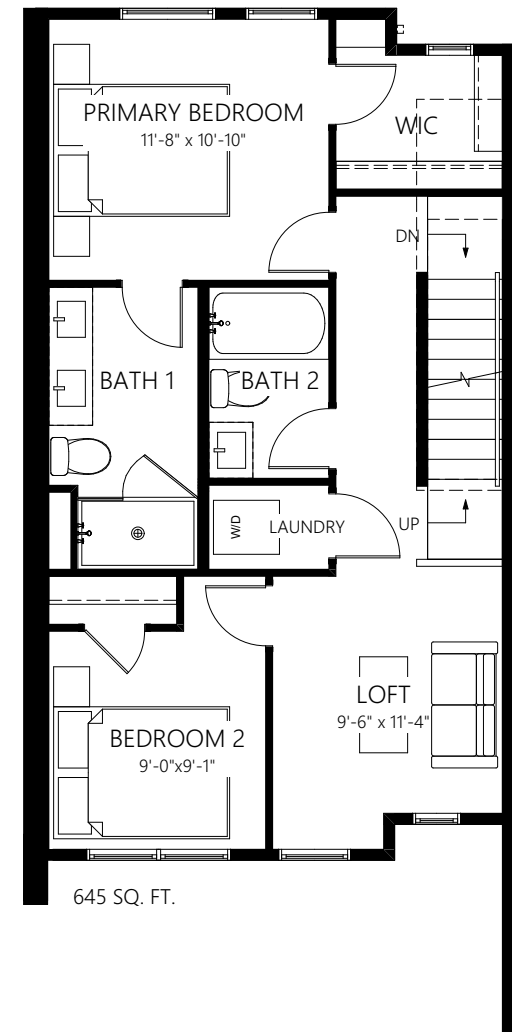

Forest Griffith

2 bedroom + loft | 2.5 bath

interior **1,732 sqft**

exterior **366 sqft**

ground floor

second floor

third floor

rooftop