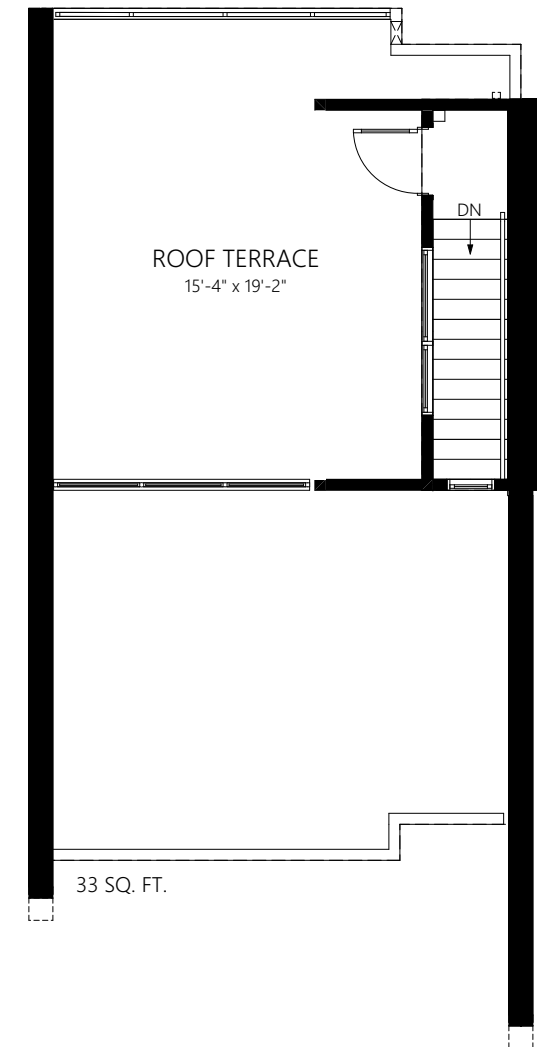

Forest Griffith

2 bedroom + loft | 2.5 bath

interior **1,732 sqft**

exterior **366 sqft**

ground floor

second floor

third floor

rooftop