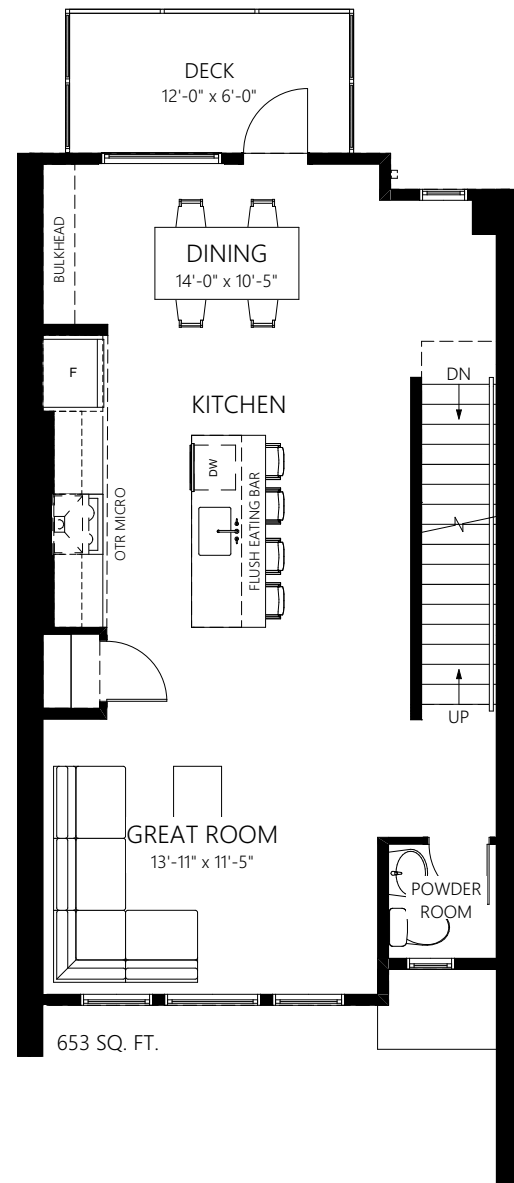

Forest Griffith

2 bedroom + loft | 2.5 bath

interior **1,732 sqft**

exterior **366 sqft**

ground floor

second floor

third floor

rooftop