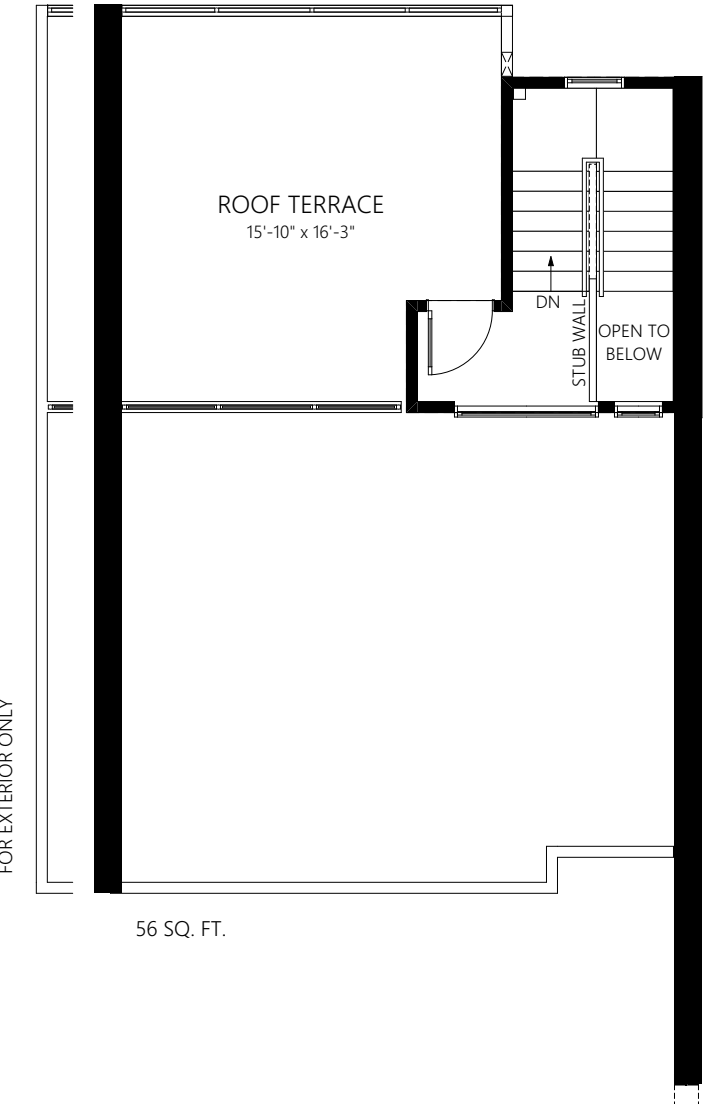

Forest Woodward

3 bedroom | 2.5 bath

interior 2,058 sqft

exterior 330 sqft

ground floor

second floor

third floor

rooftop