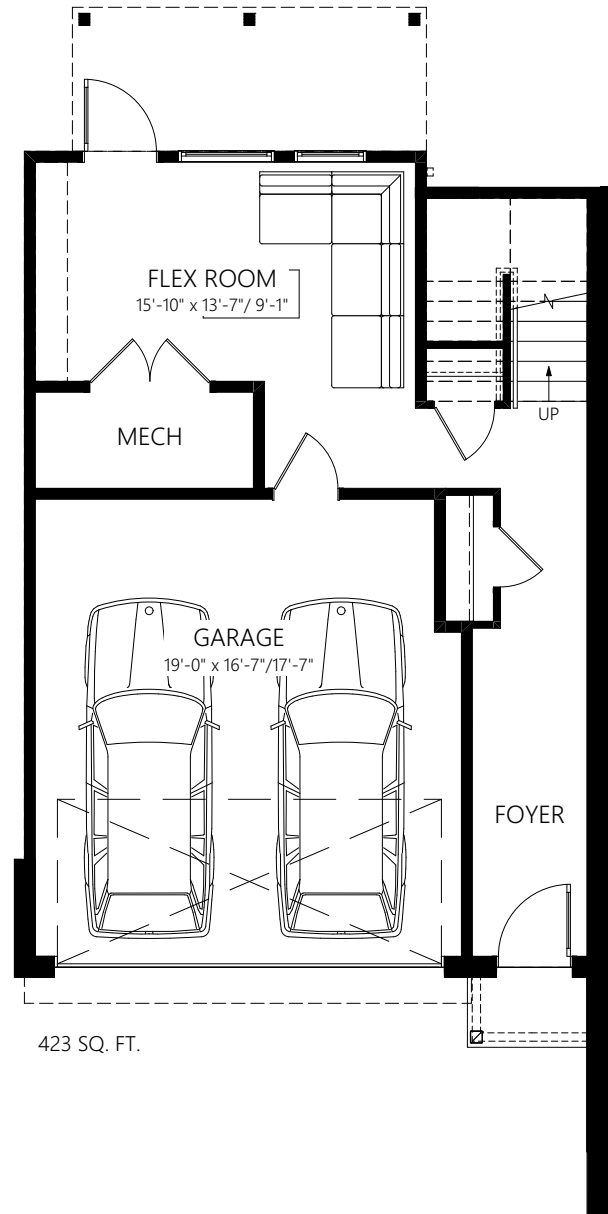

Forest Woodward

3 bedroom | 2.5 bath

interior 2,058 sqft

exterior 330 sqft

ground floor

second floor

third floor

rooftop