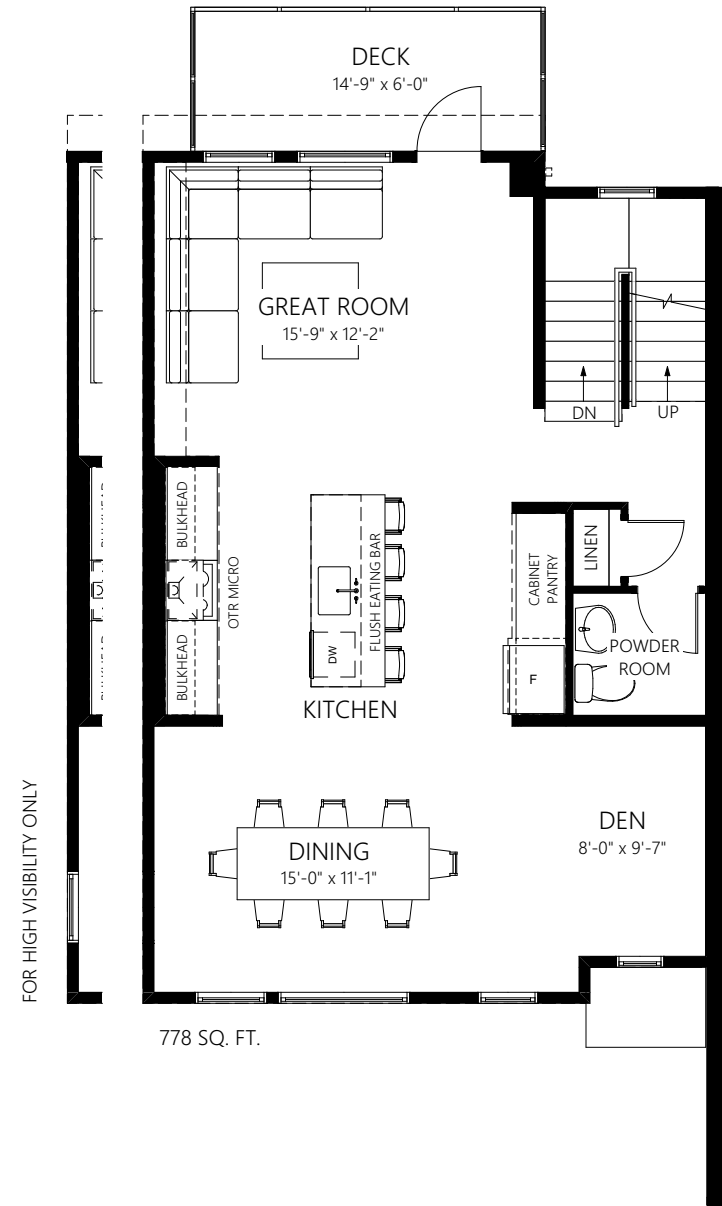

Forest Woodward

3 bedroom | 2.5 bath

interior 2,058 sqft

exterior 330 sqft

ground floor

second floor

third floor

rooftop