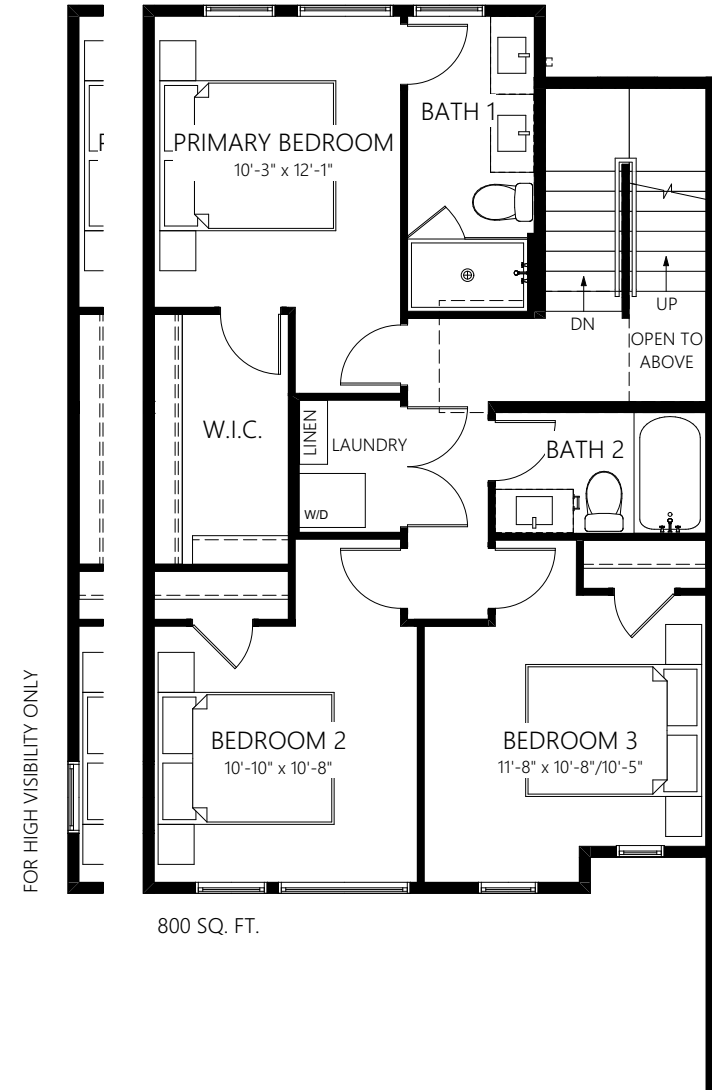

Forest Woodward

3 bedroom | 2.5 bath

interior 2,058 sqft

exterior 330 sqft

ground floor

second floor

third floor

rooftop