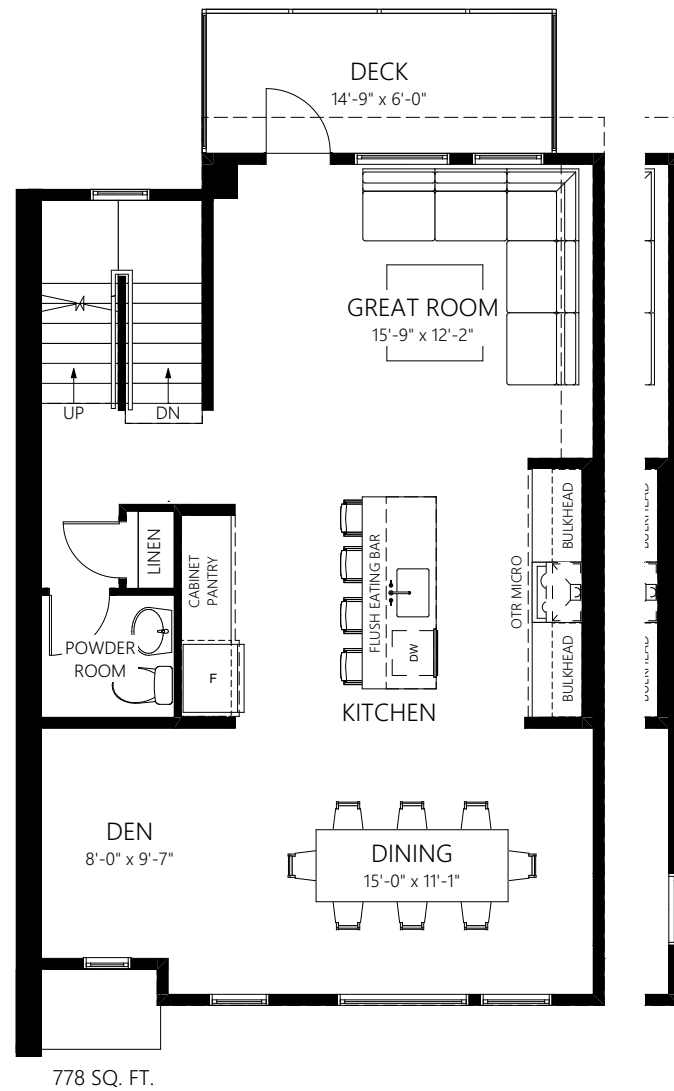

# Forest Woodward

dual primary | 2.5 bath

# interior 2,058 sqft

exterior 333 sqft

ground floor

second floor

third floor

rooftop