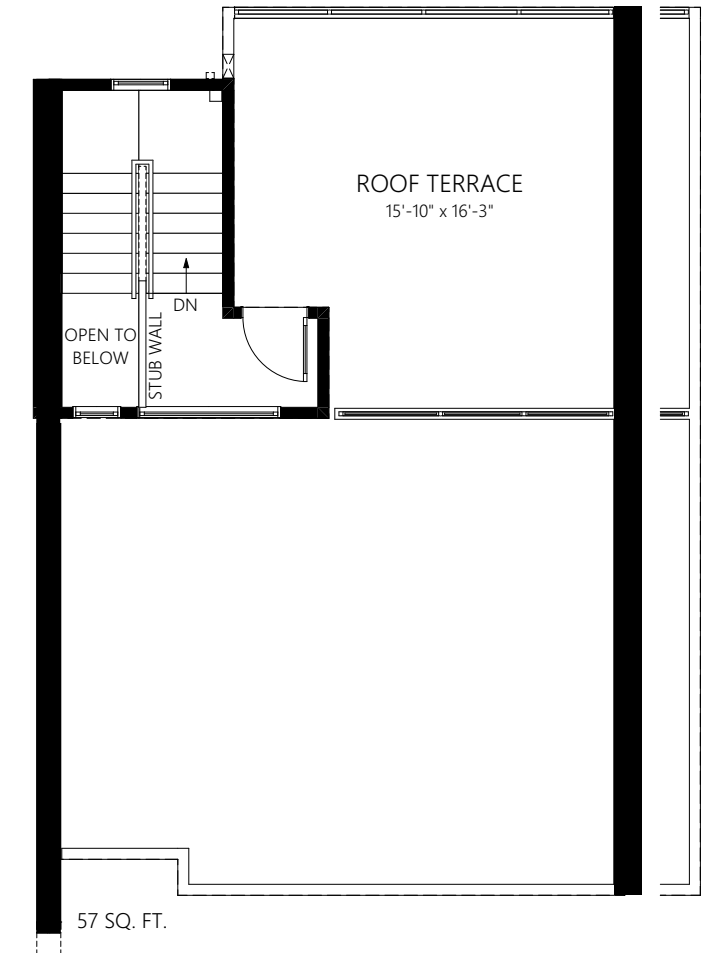

# Forest Woodward

dual primary | 2.5 bath

# interior 2,058 sqft

exterior 333 sqft

ground floor

second floor

third floor

rooftop