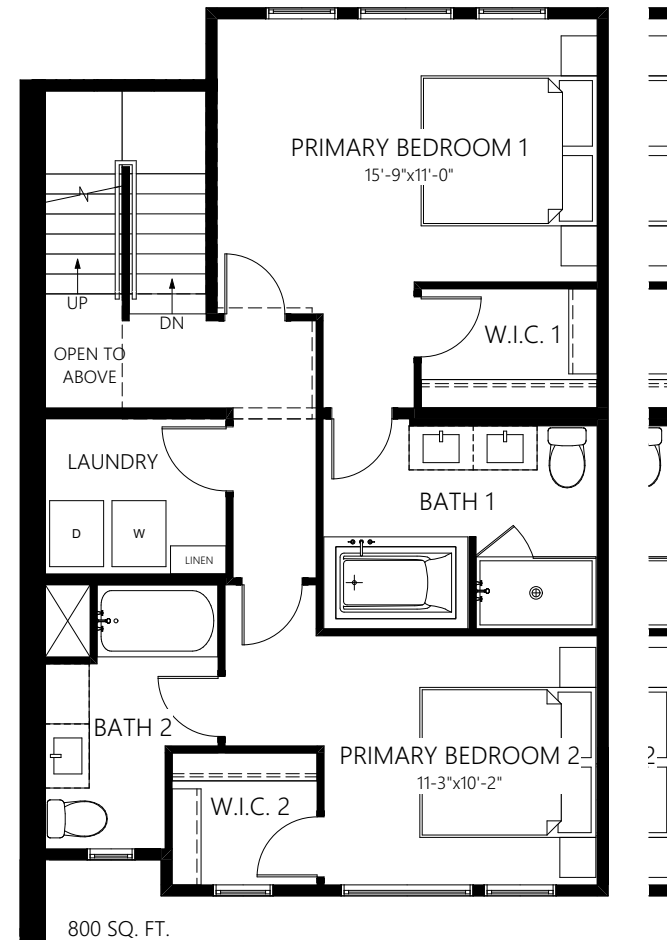

# Forest Woodward

dual primary | 2.5 bath

# interior 2,058 sqft

exterior 333 sqft

ground floor

second floor

third floor

rooftop