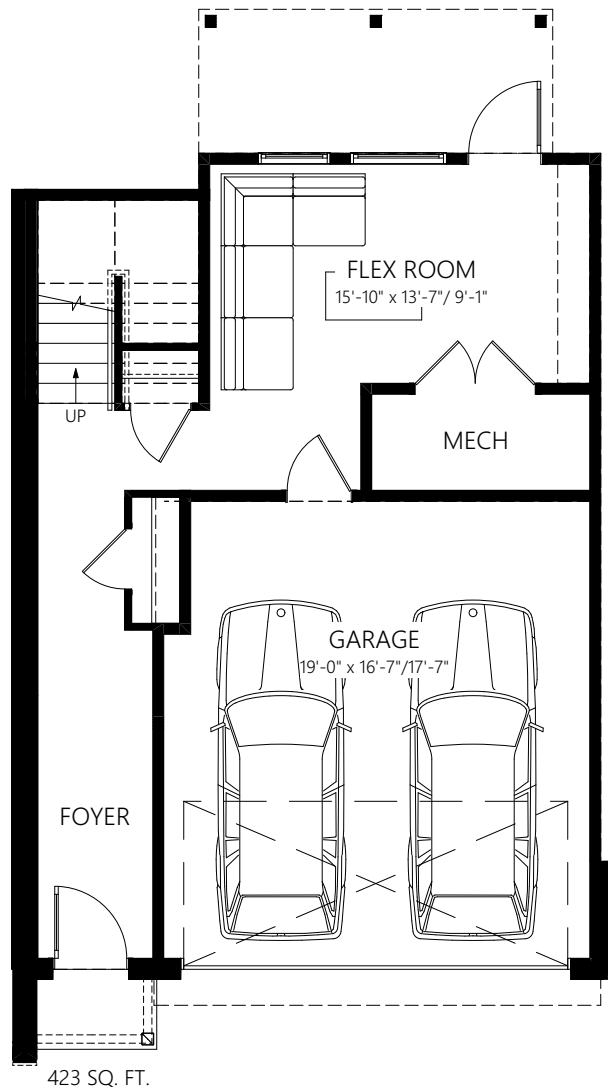

# Forest Woodward

dual primary | 2.5 bath

# interior 2,058 sqft

exterior 333 sqft

ground floor

second floor

third floor

rooftop